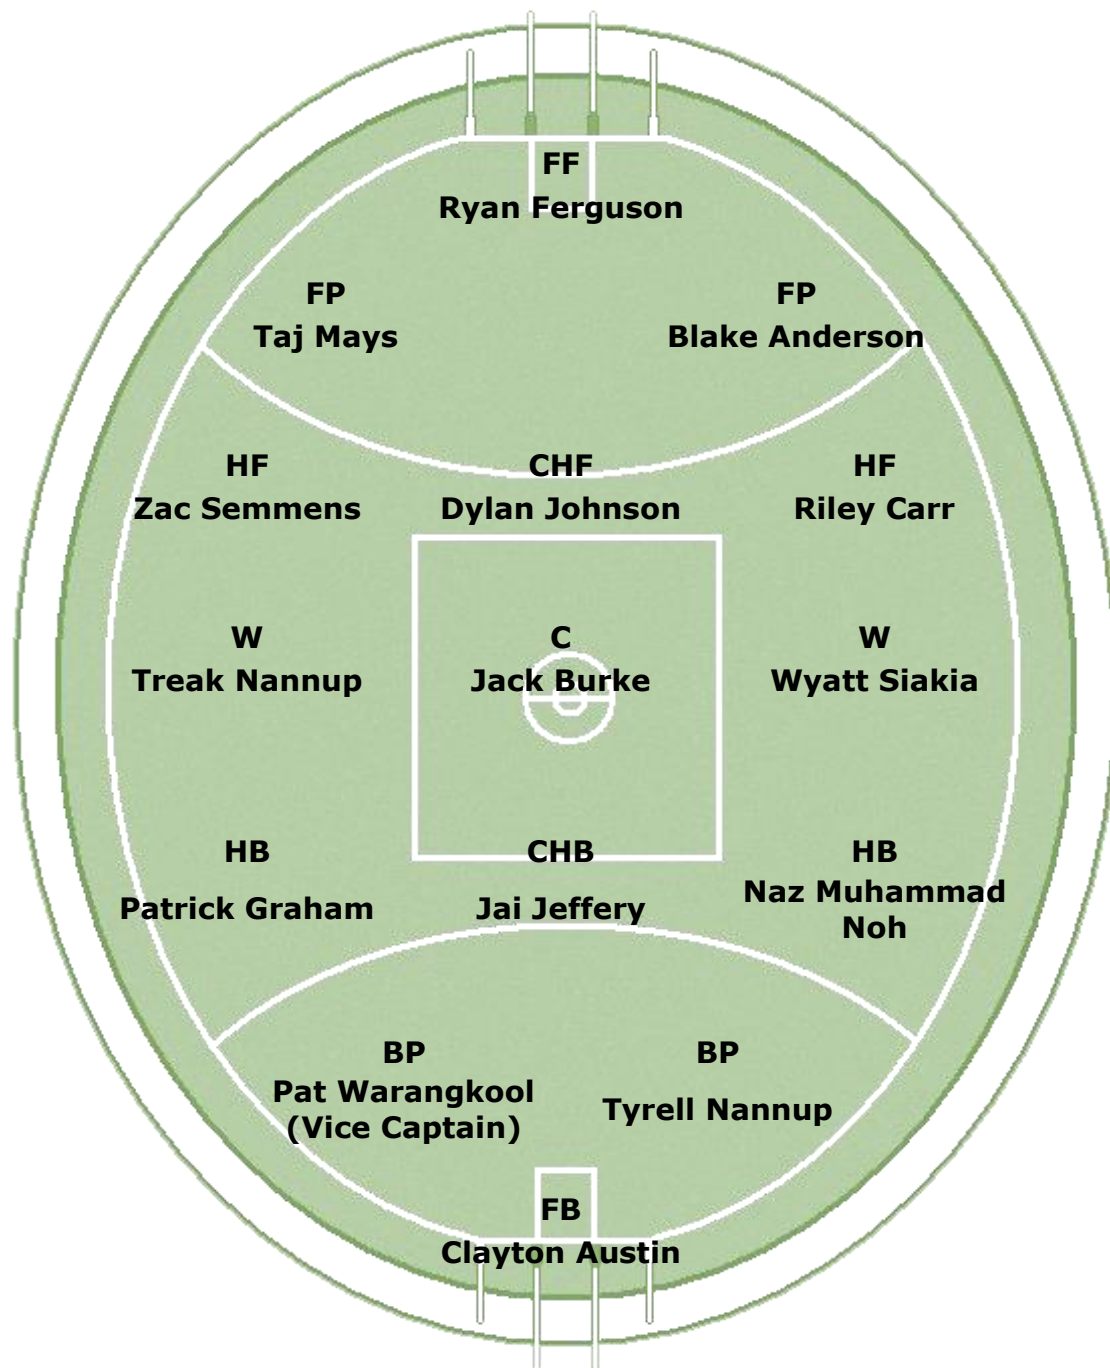

Team of the Year 2016

Ruck Tyler Benda
Rover Taris Brown
Ruck/Rover Ché Driscoll (Captain)

Coach Mark O'Connor

Manager Christina Leslie / Angela O'Connor

Interchange
 Zarne Robis
 Owen Hurlbatt
 Josh Meulenkamp
 Cooper O'Brien
 Noah Tonkin
 Garang Deng
 Clayton Moore